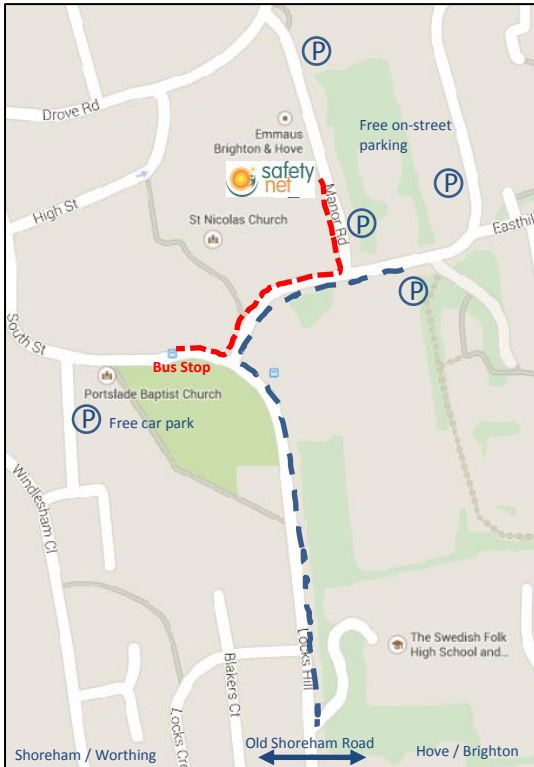

# Directions to Safety Net

**Please note** that the entrance to our office is on Manor Road, BN41 2GD, which is different to our mailing address. You may find it easier to use the information below rather than a sat nav.

## Driving & parking

Follow the A270 (Old Shoreham Road) until you get to the junction of Trafalgar Road and Locks Hill. Turn up Locks Hill, passing two primary schools on your right hand side. When the road starts to bend to the left, turn right into Manor Road, by St. Nicolas church. The first turning on your left, after the tree in the middle of the road, is a continuation of Manor Road. Our offices are accessed via the first set of black gates on the left hand side. There is free on-street parking on Manor Road, Easthill Way, Easthill Drive and the surrounding streets. If you

## Travel by bus

Buses 1 and 1A stop outside St Nicolas Church in Portslade, which is just around the corner from our office. As you exit the bus, turn left and walk back up the incline, then cross over to turn left into Manor Road. Then take the next left (also Manor Road) and come in through the first set of black gates on the left hand side. Buses 46 and 2 also stop on the Old Shoreham Road, from where you can walk up Locks Hill, and turn right into Manor Road.

## Travel by train

Our offices are one mile (approx. 15-20 minutes' walk) from Fishersgate and Portslade railway stations. Please contact us if you require detailed directions from either station.